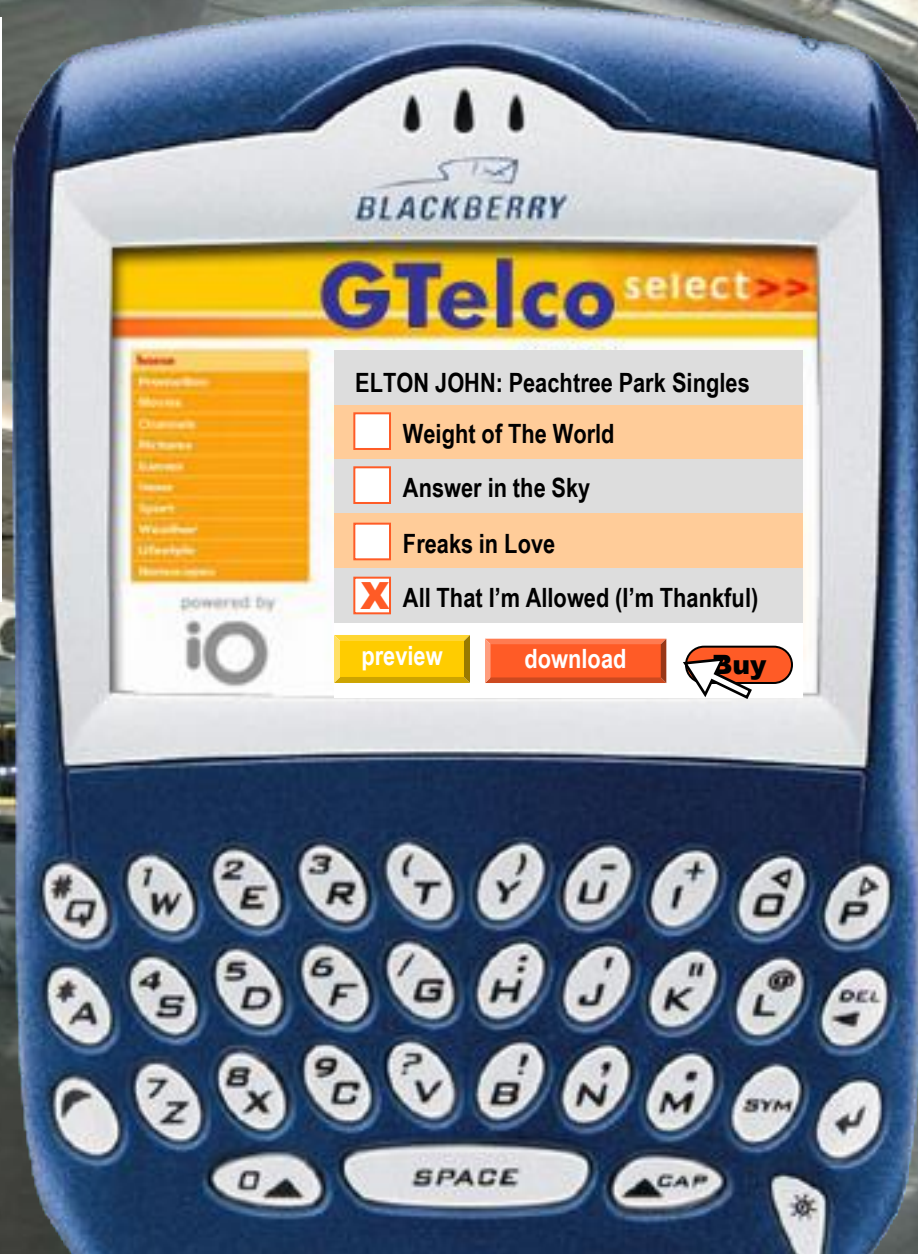

The screenshot shows the GTelco select website interface. At the top, there is a yellow header with the date "May 8 2006" on the left and the "GTelco select" logo on the right. Below the header, there is a navigation menu on the left with options: home, Promotion, Tones, Polys, Pictures, Games, News, Sport, Weather, Lifestyle, and Horoscopes. A "your downloads area" section is also present, with a button to "view previous downloads". The main content area is titled "our portals" and features several sections: "Promotion" with an image of a person and text about free ring-tones and wallpapers; "Tones" with an image of a mobile phone and text about true-tones; "Polys" with an image of a woman and text about polyphonic ring-tones; "Pictures" with an image of a framed picture and text about wallpapers; and "Games" at the bottom. The website is powered by "io", as indicated by the logo at the bottom.

HybridTalk Hybrid Market Blog
15 Jun 2006: Q&A about e-Quote and more

KINGTON là một nhà kinh doanh đi khắp mọi nơi, anh ta hay phải truy cập các thông, liên lạc với bạn bè

Anh ta dùng mobile để vào trang GTELCO

Xem các trang báo chí, thông tin

Xem các tin tức thể thao

Xem ca nhạc

Chọn bài hát mình ưa thích

Chọn bộ phim mình ưa thích

BLACKBERRY

Gtelco select >>

Gtelco INVOICE